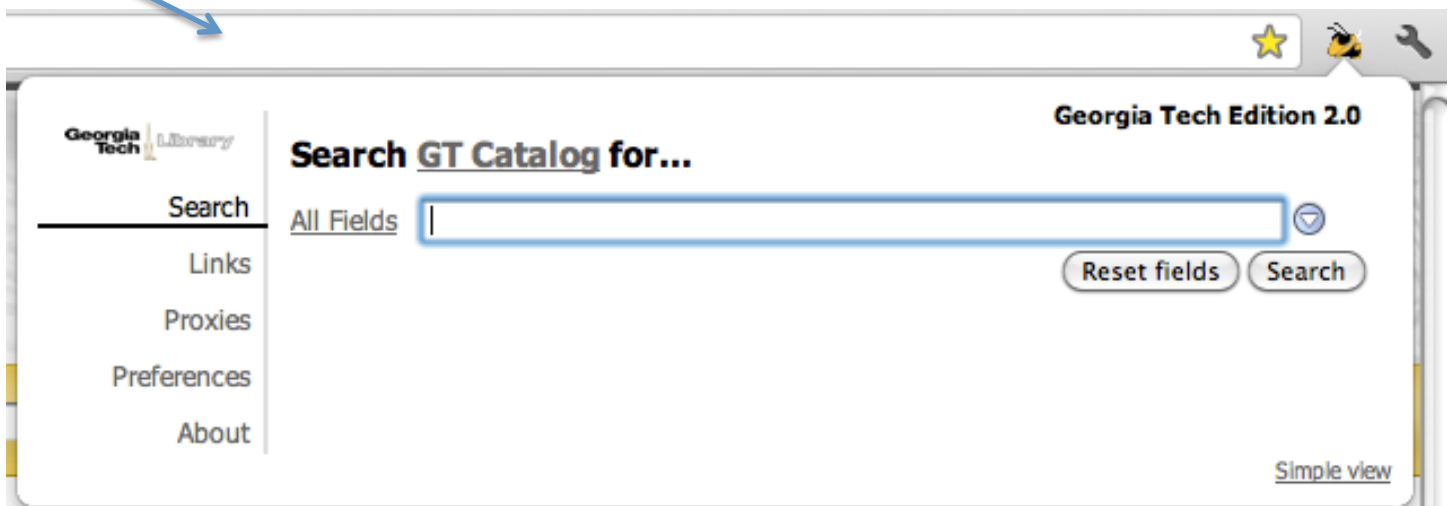

LibX 2.0 (beta) Intro

Chrome:

<http://libx.org/releases/gc/libx2-latest.crx?edition=6690C001>

Firefox:

<http://libx.org/releases/ff/libx2-latest.xpi?edition=6690C001>

LibX 2.0 is quite different from previous versions of LibX. The main difference is the toolbar is no longer used. Now all of the functionality is contained under the GT cue icon:  located on your Google Chrome or Firefox Toolbar. The Right-click menu is still available.

When you click on the GT cue icon you will see either the “Simple view” or the “Full view”

Simple view

Full view

To change between search options click on the hyperlinked text

To reload a page using the GT Library Proxy select the “Proxies” link