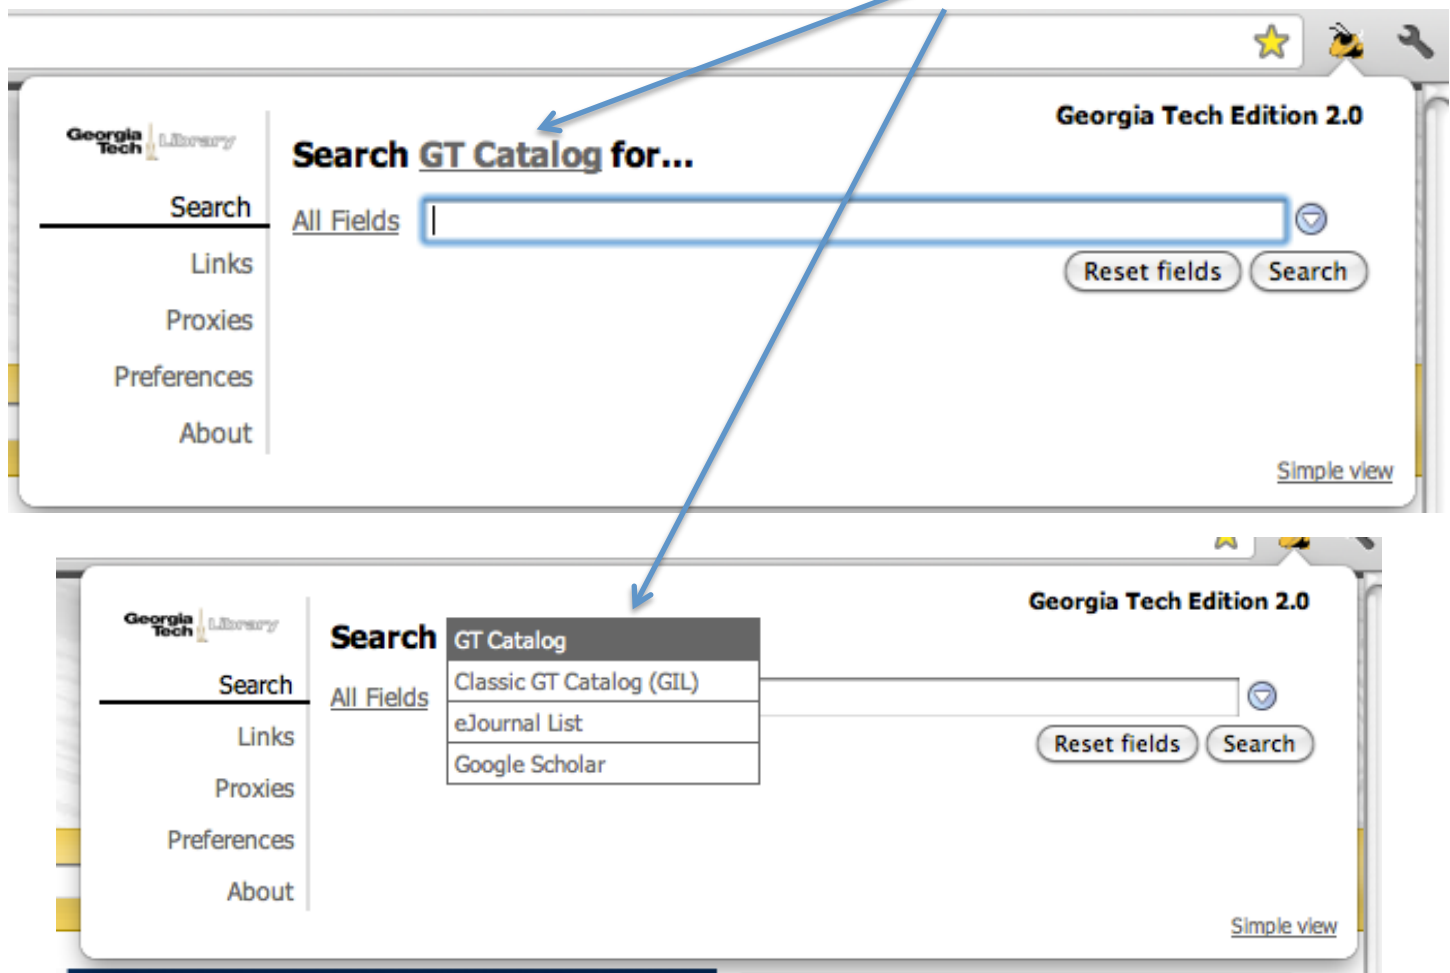

LibX 2.0 (beta) Intro

Chrome:

<http://libx.org/releases/gc/libx2-latest.crx?edition=6690C001>

Firefox:

<http://libx.org/releases/ff/libx2-latest.xpi?edition=6690C001>

LibX 2.0 is quite different from previous versions of LibX. The main difference is the toolbar is no longer used. Now all of the functionality is contained under the GT cue icon:  located on your Google Chrome or Firefox Toolbar. The Right-click menu is still available.

When you click on the GT cue icon you will see either the “Simple view” or the “Full view”

Simple view

Full view

To change between search options click on the hyperlinked text

To reload a page using the GT Library Proxy select the “Proxies” link

NOTE: This is a **beta** version. As LibX releases more documentation on 2.0 we will update our LibX GT web page: http://www.library.gatech.edu/search/web_localizer.php

If you have questions email: heather.jeffcoat@library.gatech.edu